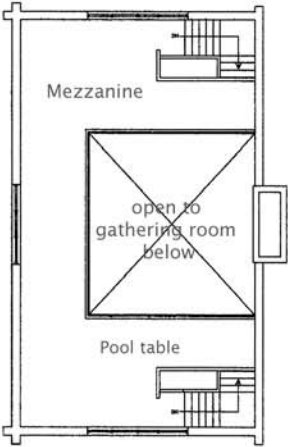

Laurel Lodge

Mt. Hood Kiwanis Camp

Sleeping capacity = 40

Upper Level