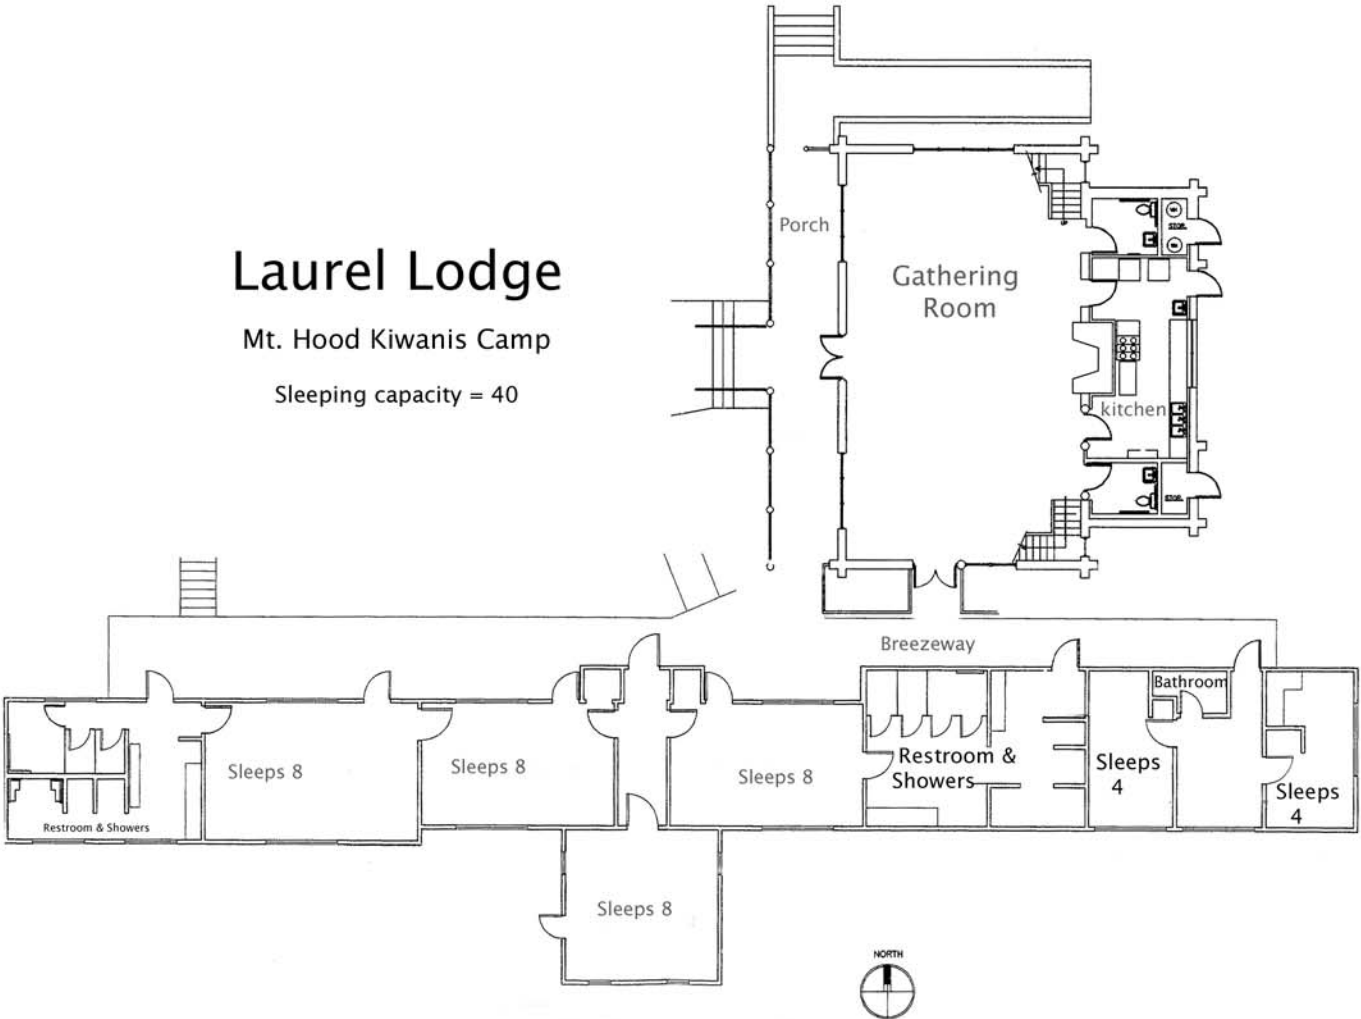

Laurel Lodge

Mt. Hood Kiwanis Camp

Sleeping capacity = 40

Upper Level